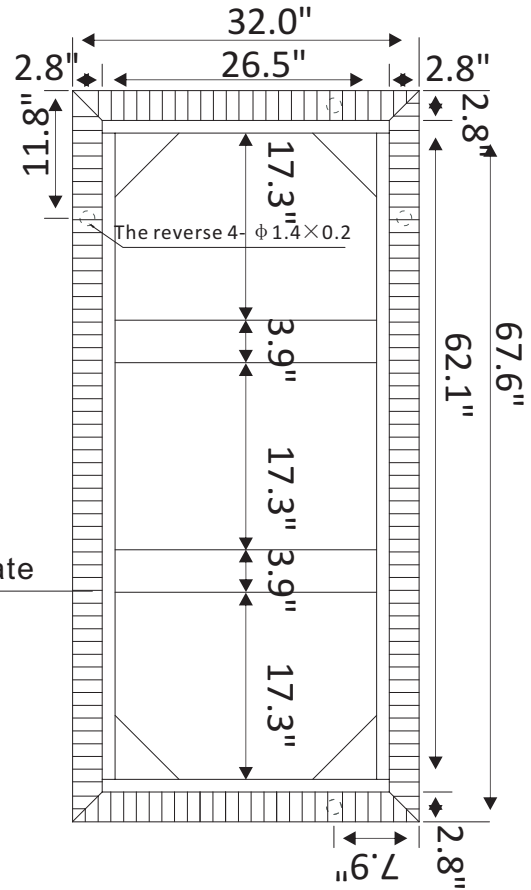

INSTALLATION SPECIFICATION

Model No.:	714068-MIR-RB
Finish:	ROYAL BLUE
Mount type:	Wall-mounted
Orientation:	Horizontal or Vertical
Material:	Solid wood
Storage included:	No
Overall size:	32.0"W x 1.1"D x 67.6"H
Net weight:	43.2 lbs
Lens material:	5mm copper-free environmental lens

Savona 68"

Bathroom Mirror

All measurements are approximate. Measurements may vary +/- 1/2"

D094 Corrugated plate

Mirror section