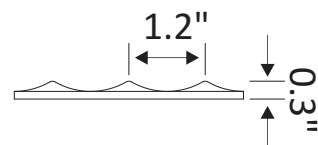

INSTALLATION SPECIFICATION

Model No.:	714068-MIR-RB
Finish:	ROYAL BLUE
Mount type:	Wall-mounted
Orientation:	Horizontal or Vertical
Material:	Solid wood
Storage included:	No
Overall size:	32.0"W x 1.1"D x 67.6"H
Net weight:	43.2 lbs
Lens material:	5mm copper-free environmental lens

Savona 68"

Bathroom Mirror

All measurements are approximate. Measurements may vary +/- 1/2"

D094 Corrugated plate

Mirror section