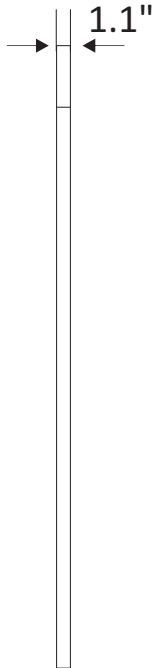

INSTALLATION SPECIFICATION

Model No.:	714068-MIR-RB
Finish:	ROYAL BLUE
Mount type:	Wall-mounted
Orientation:	Horizontal or Vertical
Material:	Solid wood
Storage included:	No
Overall size:	32.0"W x 1.1"D x 67.6"H
Net weight:	43.2 lbs
Lens material:	5mm copper-free environmental lens

Savona 68"

Bathroom Mirror

All measurements are approximate. Measurements may vary +/- 1/2"

D094 Corrugated plate

Mirror section