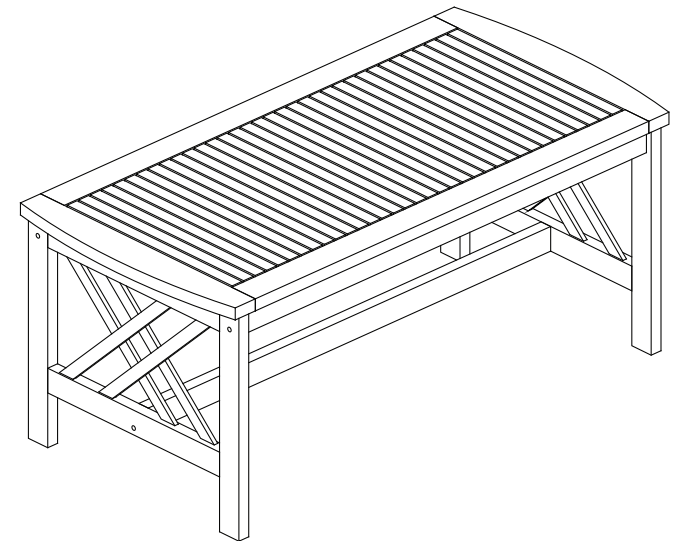

SAFAVIEH

OUTDOOR

Weight Capacity : 40 lbs

Warning : Do not stand on table

Warning : Do not over torque bolts / screws

Part List and Hardware List

PIECE	DESCRIPTION	PICTURE	QUANTITY
A	Frame leg		2X
B	Top Frame table		1X
C	Cross bar		2X
D	Cross bar		1X
E	Screw -1		12X
H	Allen key		1X

Model# PAT7008

Product Dimensions:40.15" W x 19.68" D x 16.93" H

PREPARATION

Before beginning assembly of product, make sure all parts are present. Compare parts with package contents list and hardware contents list. If any part is missing or damaged, do not attempt to assemble the product.