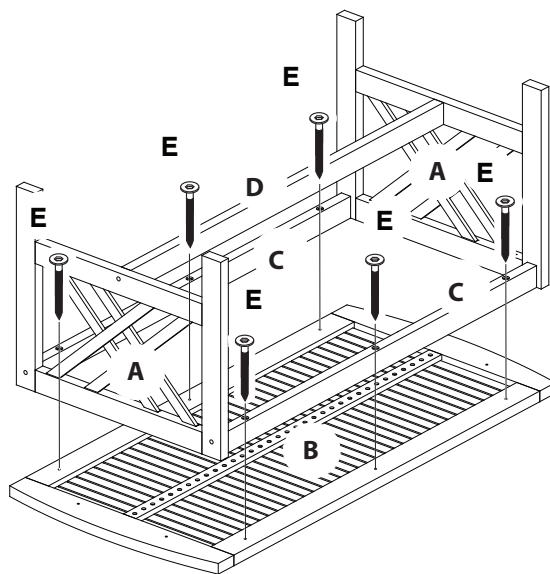

SAFAVIEH

OUTDOOR

Weight Capacity : 40 lbs

Warning : Do not stand on table

Warning : Do not over torque bolts / screws

Part List and Hardware List

PIECE	DESCRIPTION	PICTURE	QUANTITY
A	Frame leg		2X
B	Top Frame table		1X
C	Cross bar		2X
D	Cross bar		1X
E	Screw -1		12X
H	Allen key		1X

Model# PAT7008

Product Dimensions:40.15" W x 19.68" D x 16.93" H

PREPARATION

Before beginning assembly of product, make sure all parts are present. Compare parts with package contents list and hardware contents list. If any part is missing or damaged, do not attempt to assemble the product.

Estimated Assembly Time: 10 minutes.

Tools Required for Assembly (included): Allen Key

1

2

3

Step 1

Attach top frame (A) to (C),(D),use allen key (H) to tighten screws.

Step 2