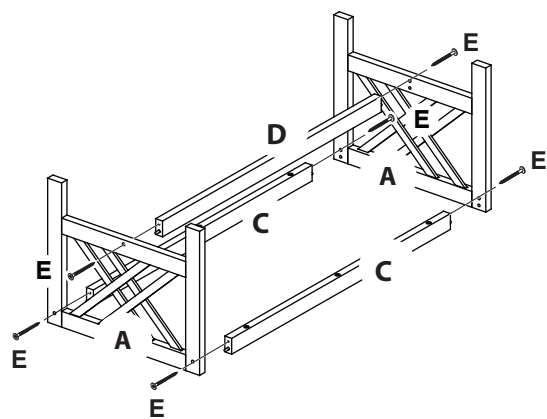

PREPARATION

Before beginning assembly of product, make sure all parts are present. Compare parts with package contents list and hardware contents list. If any part is missing or damaged, do not attempt to assemble the product.

Estimated Assembly Time: 10 minutes.

Tools Required for Assembly (included): Allen Key

1