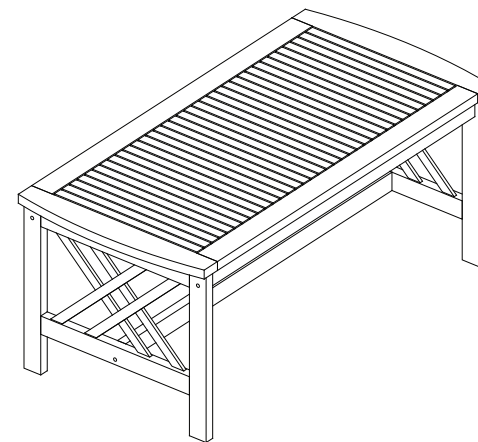

Step 1

Attach top frame (A) to (C),(D),use allen key (H) to tighten screws.

Step 2

Attach (A),(C),(D) to (B),use allen key (H) to tighten screws (E).

Step 3

Complete.