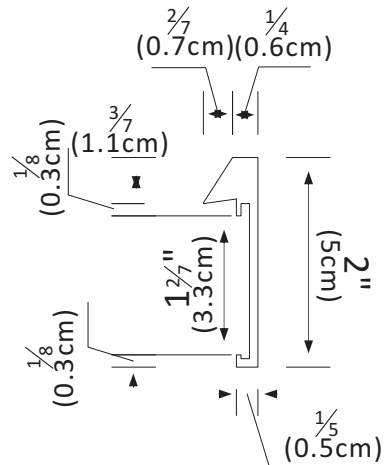

INSTALLATION SPECIFICATION

Model No.:	803121-MIR-BG
Finish:	Brushed gold
Mount type:	Wall-mounted
Orientation:	Vertical
Material:	Aluminum
Storage included:	No
Overall size:	19.7"W x 2.0"D x 45.0"H
Net weight:	15.9 lbs
Lens Thickness:	5mm

Miajadas 21"

Bathroom Mirror

All measurements are approximate. Measurements may vary +/- 1/2

Aluminum section