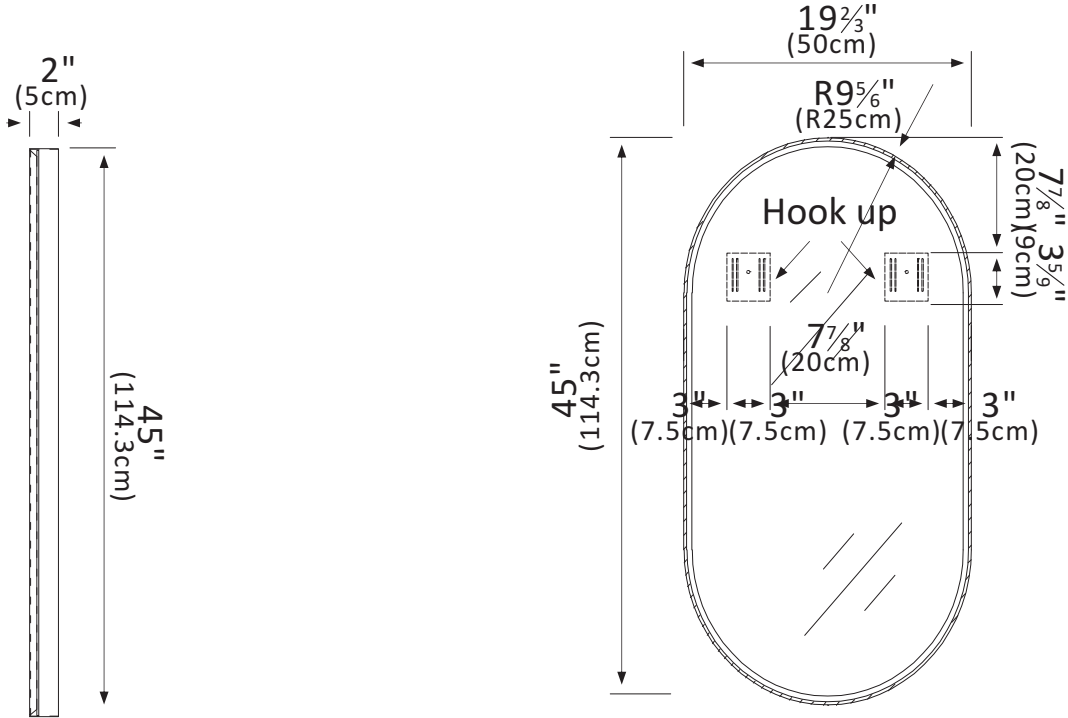

INSTALLATION SPECIFICATION

Model No.:	803121-MIR-BG
Finish:	Brushed gold
Mount type:	Wall-mounted
Orientation:	Vertical
Material:	Aluminum
Storage included:	No
Overall size:	19.7"W x 2.0"D x 45.0"H
Net weight:	15.9 lbs
Lens Thickness:	5mm

Miajadas 21"

Bathroom Mirror

All measurements are approximate. Measurements may vary +/- 1/2

Aluminum section