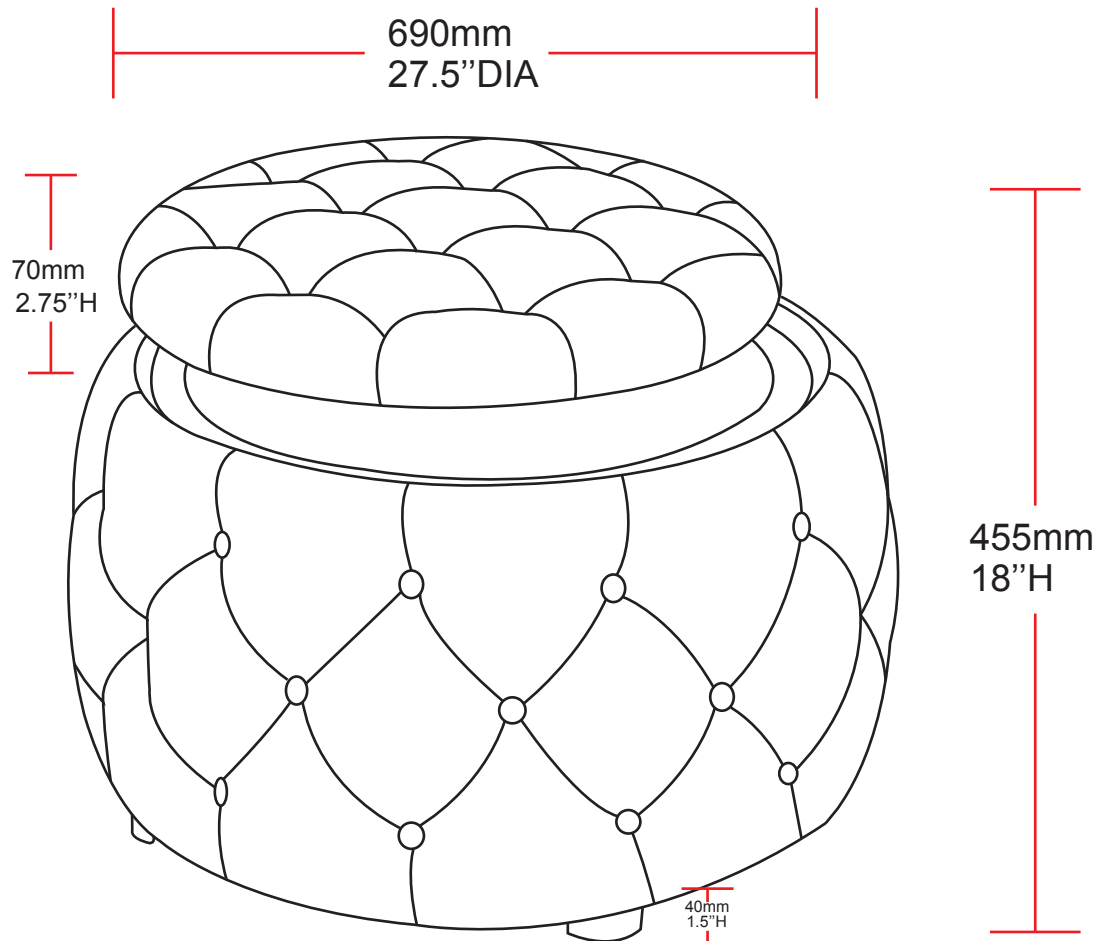

ASSEMBLY TIME

15 MINUTES

PARTS IDENTIFICATION

A BODY

1 PC

B CUSHION

1 PC

C LEG

4 PCS

Step 1:

Step 2:

ITEM:915408

Note:Dimension tolerance $\pm 5\%$