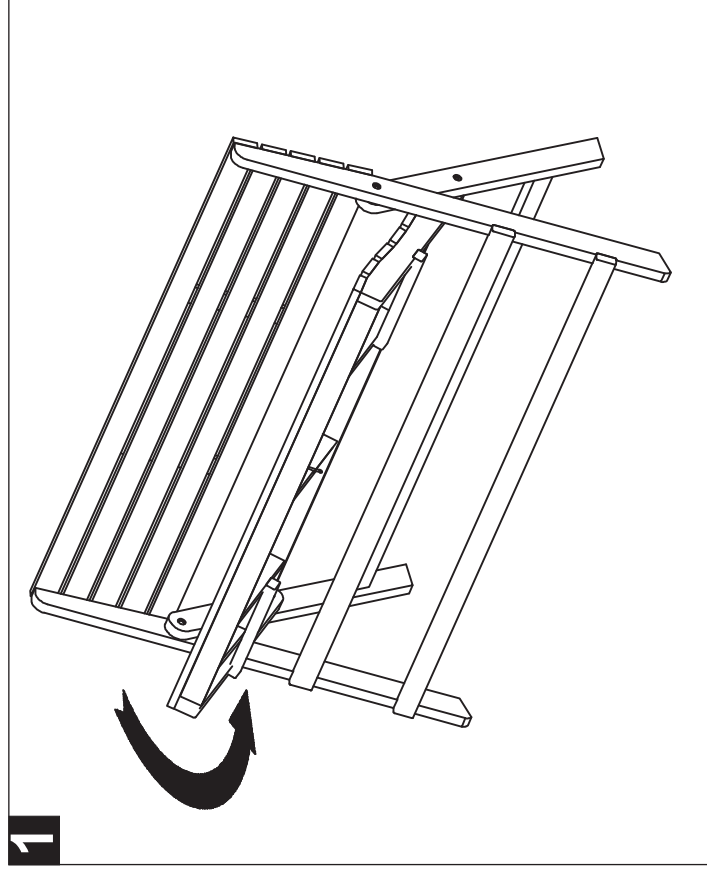

PREPARATION

Before beginning the assembly of the product, make sure all parts are present. Compare the parts with the package contents list and hardware contents list. If any parts are missing or damaged, do not attempt to assemble the product. Tool required for assembly (included): No.

Step 1: open the seat as shown on the picture.

Step 2: lock the seat by using the lock under the seat as shown on the picture.

CARE AND MAINTENANCE

Store outdoor furniture indoors or cover well when it is not in use. Dust regularly with small brush or vacuum. Spills should be taken care of immediately before they harden or stain with a slightly dampened sponge.

NOTICE

Please make sure that you have all parts indicated before you begin assembly of this item.

 **SAFAVIEH**
OUTDOOR LIVING

MODEL# FOX6705

Product Dimension: 48.03"W x 23.62"D x 31.5"H

Weight capacity : 600 lbs.