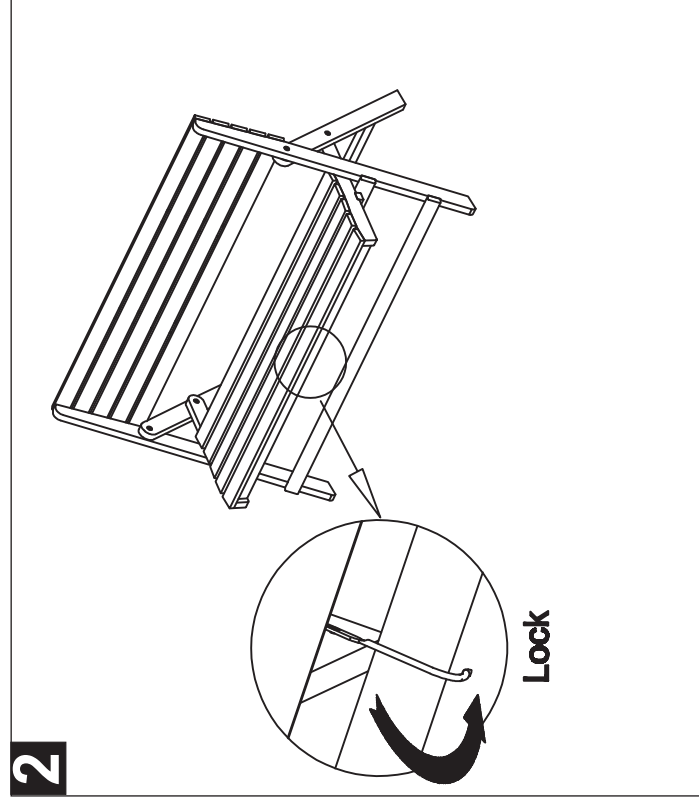

PREPARATION

Before beginning the assembly of the product, make sure all parts are present. Compare the parts with the package contents list and hardware contents list. If any parts are missing or damaged, do not attempt to assemble the product. Tool required for assembly (included): No.

Step 1: open the seat as shown on the picture.

Step 2: lock the seat by using the lock under the seat as shown on the picture.

CARE AND MAINTENANCE

Store outdoor furniture indoors or cover well when it is not in use. Dust regularly with small brush or vacuum. Spills should be taken care of immediately before they harden or stain with a slightly dampened sponge.

NOTICE

Please make sure that you have all parts indicated before you begin assembly of this item.

 **SAFAVIEH**
OUTDOOR LIVING

MODEL# FOX6705

Product Dimension: 48.03"W x 23.62"D x 31.5"H

Weight capacity : 600 lbs.