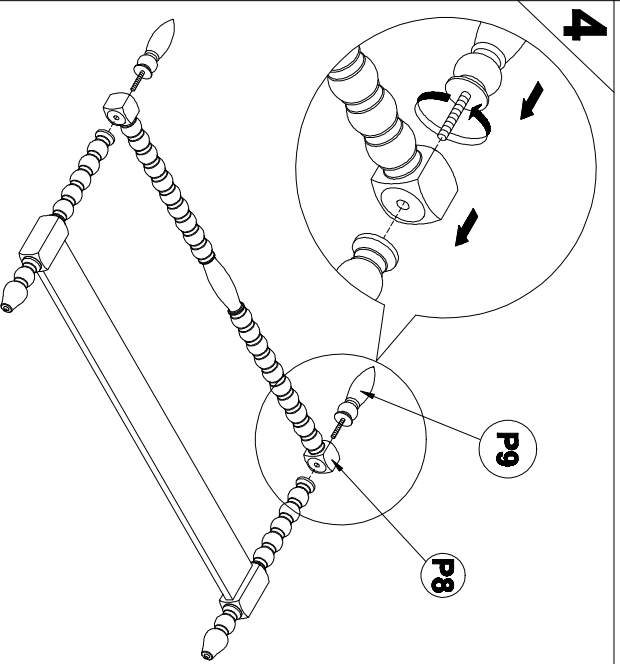

BECKETT KING BED BECKETT QUEEN BED

Assembly instructions:

PARTS LIST

No.	DESCRIPTION	IMAGE	QTY
P1	STRETCHER		1
P2	HEADBOARD LEG (LEFT)		1
P3	HEADBOARD LEG (RIGHT)		1
P4	HEADBOARD		1
P5	HEADBOARD FINIAL		2
P6	FOOTBOARD		1
P7	TURNING POST		2
P8	TOP RAIL		1
P9	FOOTBOARD FINIAL		2

HARDWARE LIST

No.	DESCRIPTION	IMAGE	QTY
H1	FLAT WASHER		10
H2	SPRING WASHER		10
H3	BOLT		10
H4	ALLEN KEY		1

NOTE: PO# is located underneath/ inside of each item. Please be prepared to provide this # should any claim be necessary.

CAUTION: Item is heavy assembly should be performed by two people.

BECKETT KING BED BECKETT QUEEN BED

Assembly instructions:

PARTS LIST			
No.	DESCRIPTION	IMAGE	QTY
P10	SIDE RAIL		2
P11	SLAT		4
P12	SLAT SUPPORT		KING = 8 QUEEN = 4
P13	LEVELER		KING = 8 QUEEN = 4

HARDWARE LIST			
No.	DESCRIPTION	IMAGE	QTY
H5	BOLT		8
H6	"C" WASHER		8
H7	HEX NUT		8
H8	WRENCH		1
H9	SCREW		8

NOTE: PO# is located underneath/ inside of each item. Please be prepared to provide this # should any claim be necessary.