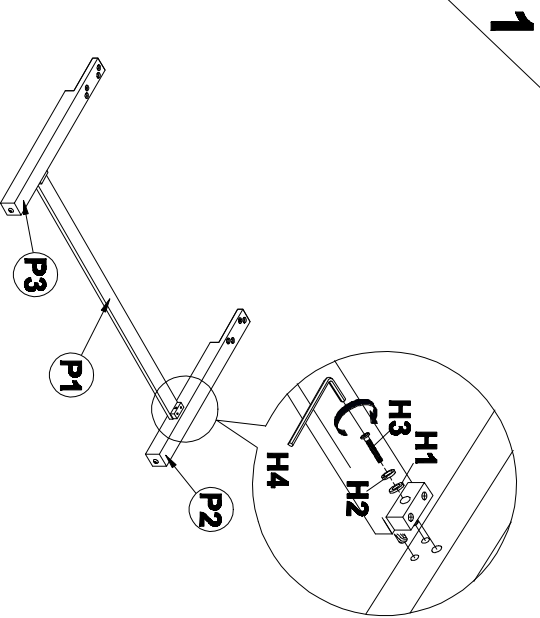

BECKETT KING BED BECKETT QUEEN BED

Assembly instructions:

PARTS LIST

No.	DESCRIPTION	IMAGE	QTY
P1	STRETCHER		1
P2	HEADBOARD LEG (LEFT)		1
P3	HEADBOARD LEG (RIGHT)		1
P4	HEADBOARD		1
P5	HEADBOARD FINIAL		2
P6	FOOTBOARD		1
P7	TURNING POST		2
P8	TOP RAIL		1
P9	FOOTBOARD FINIAL		2

HARDWARE LIST

No.	DESCRIPTION	IMAGE	QTY
H1	FLAT WASHER		10
H2	SPRING WASHER		10
H3	BOLT		10
H4	ALLEN KEY		1

NOTE: PO# is located underneath/ inside of each item. Please be prepared to provide this # should any claim be necessary.

CAUTION: Item is heavy assembly should be performed by two people.

BECKETT KING BED BECKETT QUEEN BED

Assembly instructions:

PARTS LIST			
No.	DESCRIPTION	IMAGE	QTY
P10	SIDE RAIL		2
P11	SLAT		4
P12	SLAT SUPPORT		KING = 8 QUEEN = 4
P13	LEVELER		KING = 8 QUEEN = 4

HARDWARE LIST			
No.	DESCRIPTION	IMAGE	QTY
H5	BOLT		8
H6	"C" WASHER		8
H7	HEX NUT		8
H8	WRENCH		1
H9	SCREW		8

NOTE: PO# is located underneath/ inside of each item. Please be prepared to provide this # should any claim be necessary.