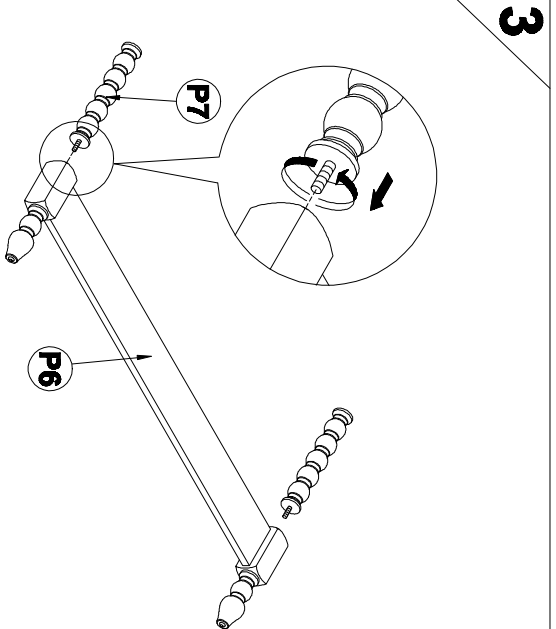

BECKETT KING BED BECKETT QUEEN BED

Assembly instructions:

PARTS LIST

No.	DESCRIPTION	IMAGE	QTY
P1	STRETCHER		1
P2	HEADBOARD LEG (LEFT)		1
P3	HEADBOARD LEG (RIGHT)		1
P4	HEADBOARD		1
P5	HEADBOARD FINIAL		2
P6	FOOTBOARD		1
P7	TURNING POST		2
P8	TOP RAIL		1
P9	FOOTBOARD FINIAL		2

HARDWARE LIST

No.	DESCRIPTION	IMAGE	QTY
H1	FLAT WASHER		10
H2	SPRING WASHER		10
H3	BOLT		10
H4	ALLEN KEY		1

NOTE: PO# is located underneath/ inside of each item. Please be prepared to provide this # should any claim be necessary.

CAUTION: Item is heavy assembly should be performed by two people.

BECKETT KING BED BECKETT QUEEN BED

Assembly instructions:

PARTS LIST			
No.	DESCRIPTION	IMAGE	QTY
P10	SIDE RAIL		2
P11	SLAT		4
P12	SLAT SUPPORT		KING = 8 QUEEN = 4
P13	LEVELER		KING = 8 QUEEN = 4

HARDWARE LIST			
No.	DESCRIPTION	IMAGE	QTY
H5	BOLT		8
H6	"C" WASHER		8
H7	HEX NUT		8
H8	WRENCH		1
H9	SCREW		8

NOTE: PO# is located underneath/ inside of each item. Please be prepared to provide this # should any claim be necessary.