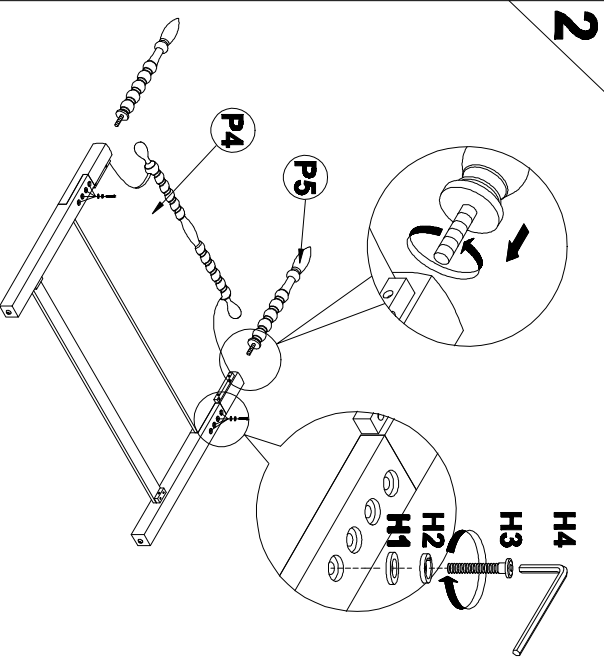

BECKETT KING BED BECKETT QUEEN BED

Assembly instructions:

PARTS LIST

No.	DESCRIPTION	IMAGE	QTY
P1	STRETCHER		1
P2	HEADBOARD LEG (LEFT)		1
P3	HEADBOARD LEG (RIGHT)		1
P4	HEADBOARD		1
P5	HEADBOARD FINIAL		2
P6	FOOTBOARD		1
P7	TURNING POST		2
P8	TOP RAIL		1
P9	FOOTBOARD FINIAL		2

HARDWARE LIST

No.	DESCRIPTION	IMAGE	QTY
H1	FLAT WASHER		10
H2	SPRING WASHER		10
H3	BOLT		10
H4	ALLEN KEY		1

NOTE: PO# is located underneath/ inside of each item. Please be prepared to provide this # should any claim be necessary.

CAUTION: Item is heavy assembly should be performed by two people.

BECKETT KING BED BECKETT QUEEN BED

Assembly instructions:

PARTS LIST			
No.	DESCRIPTION	IMAGE	QTY
P10	SIDE RAIL		2
P11	SLAT		4
P12	SLAT SUPPORT		KING = 8 QUEEN = 4
P13	LEVELER		KING = 8 QUEEN = 4

HARDWARE LIST			
No.	DESCRIPTION	IMAGE	QTY
H5	BOLT		8
H6	"C" WASHER		8
H7	HEX NUT		8
H8	WRENCH		1
H9	SCREW		8

NOTE: PO# is located underneath/ inside of each item. Please be prepared to provide this # should any claim be necessary.